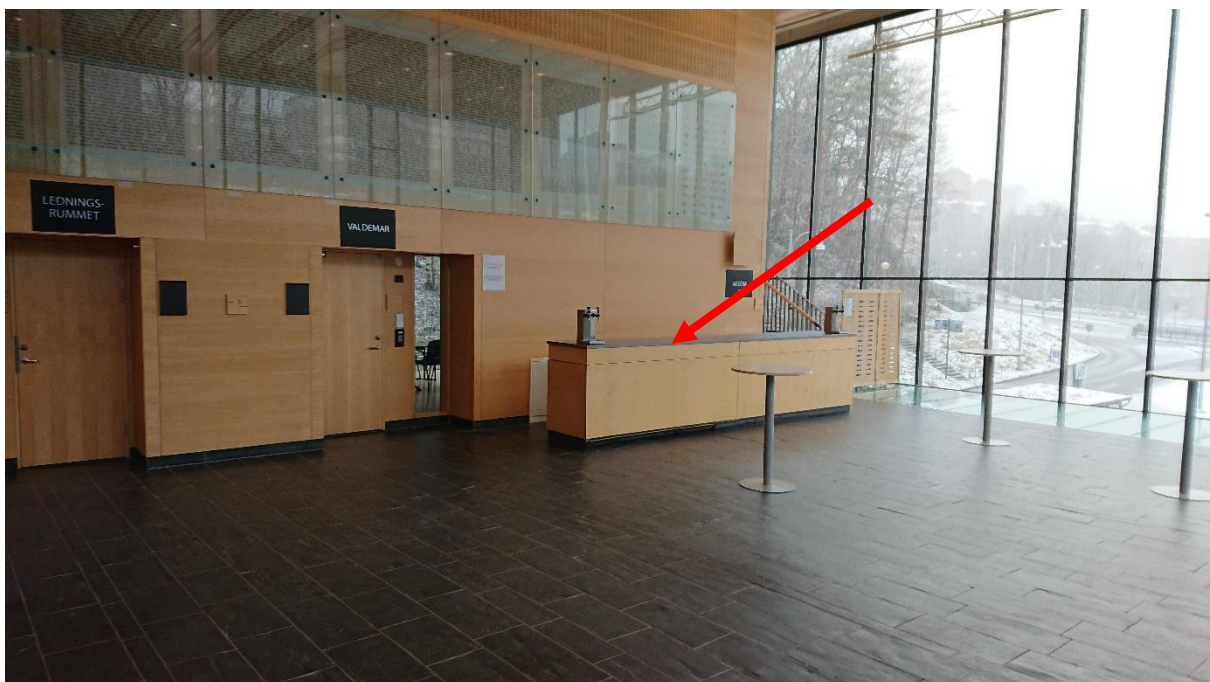

Gasquen

Kitchen

Up by the sound system there is a network port you can use to connect to register network,

Second bar

On the wall opposite the dancefloor in the main hall, you are able to set up a register at a port close to the ceiling. The available left port is the one you should use.

Outside Alf Åkerman

Kårrestaurangen

There are three total network ports by the Student Union restaurant. Two outside the entrance, one in the ceiling and one close to the floor. Then there is one just inside the restaurant above where the reception desk usually is.

Expressen

In Expressen/JA spel there are 3 ports in the ceiling over where the lunch registrees usually ate located.

Conference area level 1

Level 2

Volvofoajen

Behind the stairs

In the bar

Group Rooms

Each room has a network port for registres in the northwest corners.

Outside the conference hall Scania

Below the TV to the right of the entrance there is a port available for registres.

Exercise hall

In the hall there are two available ports for registres. One is to the left of the entrance and on is to the right of the bleachers.