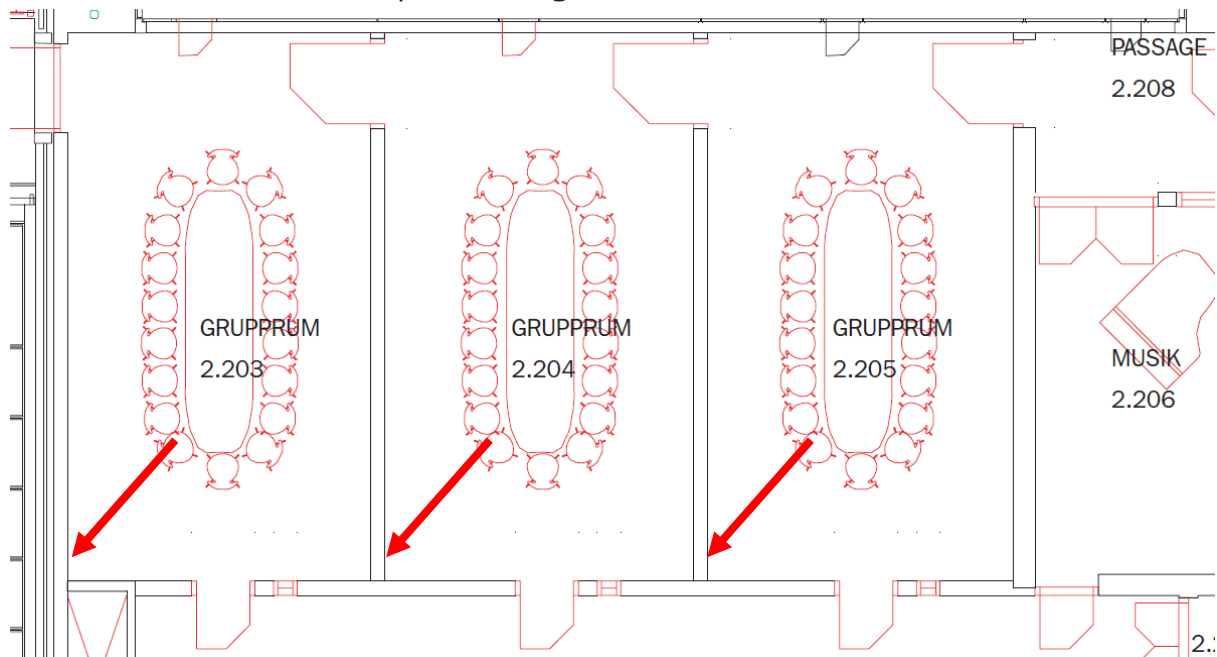

Gasquen

Kitchen

Up by the sound system there is a network port you can use to connect to register network,

Second bar

On the wall opposite the dancefloor in the main hall, you are able to set up a register at a port close to the ceiling. The available left port is the one you should use.

Outside Alf Åkerman

Kårrestaurangen

There are three total network ports by the Student Union restaurant. Two outside the entrance, one in the ceiling and one close to the floor. Then there is one just inside the restaurant above where the reception desk usually is.

Expressen

In Expressen/JA spel there are 3 ports in the ceiling over where the lunch registrees usually ate located.

Conference area level 1

Level 2

Volvofoajen

Behind the stairs

In the bar

Group Rooms

Each room has a network port for registres in the northwest corners.

Outside the conference hall Scania

Below the TV to the right of the entrance there is a port available for registres.

Exercise hall

In the hall there are two available ports for registres. One is to the left of the entrance and on is to the right of the bleachers.