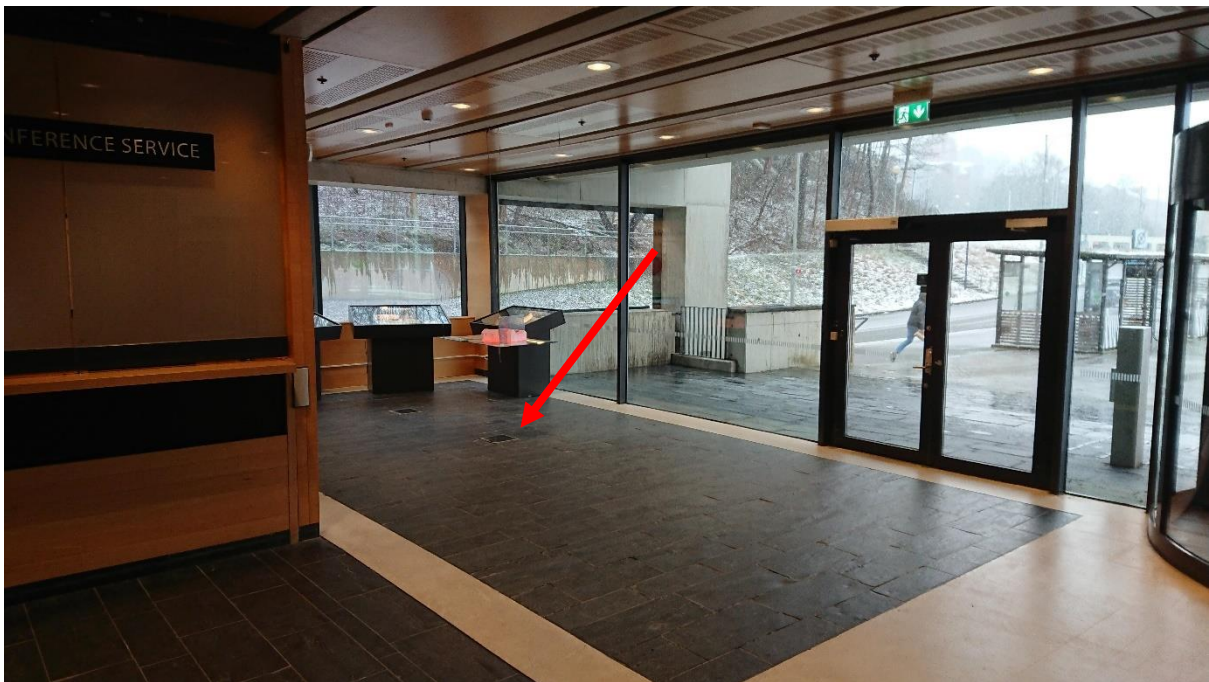

Gasquen

Kitchen

Up by the sound system there is a network port you can use to connect to register network,

Second bar

On the wall opposite the dancefloor in the main hall, you are able to set up a register at a port close to the ceiling. The available left port is the one you should use.

Outside Alf Åkerman

Kårrestaurangen

There are three total network ports by the Student Union restaurant. Two outside the entrance, one in the ceiling and one close to the floor. Then there is one just inside the restaurant above where the reception desk usually is.

Expressen

In Expressen/JA spel there are 3 ports in the ceiling over where the lunch registrees usually ate located.

Conference area level 1

Level 2

Volvofoajen

Behind the stairs

In the bar

Group Rooms

Each room has a network port for registres in the northwest corners.

Outside the conference hall Scania

Below the TV to the right of the entrance there is a port available for registres.

Exercise hall

In the hall there are two available ports for registres. One is to the left of the entrance and on is to the right of the bleachers.