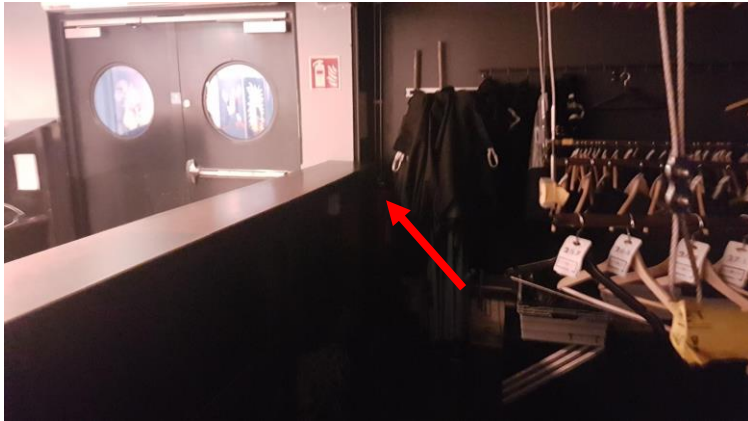

Gasquen

Kitchen

Up by the sound system there is a network port you can use to connect to register network,

Second bar

On the wall opposite the dancefloor in the main hall, you are able to set up a register at a port close to the ceiling. The available left port is the one you should use.

By the toilets

In the wardrobe

Below the counter on the far right you can find a network port.

Roof by the VIP corner

Ground level

Vörtpannan

By Vörtpannan there are two access points for register network as listed below.

Outside Alf Åkerman

Kårrestaurangen

There are three total network ports by the Student Union restaurant. Two outside the entrance, one in the ceiling and one close to the floor. Then there is one just inside the restaurant above where the reception desk usually is.

Expressen

In Expressen/JA spel there are 3 ports in the ceiling over where the lunch registrees usually ate located.

Conference area level 1

Level 2

Volvofoajen

Behind the stairs

In the bar

Group Rooms