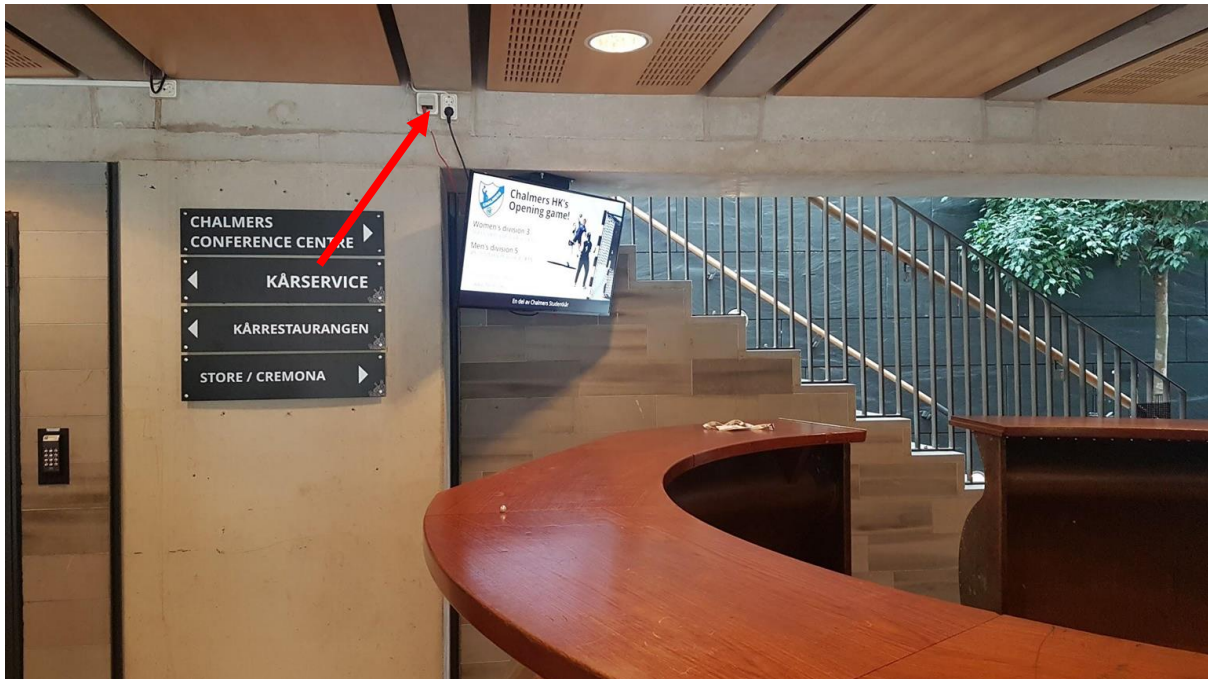

Ground level

Vörtpannan

By Vörtpannan there are two access points for register network as listed below.

Next to the information TV. The right port is plugged and you have to use the black, plastic key in you register kit to remove the red plugg.