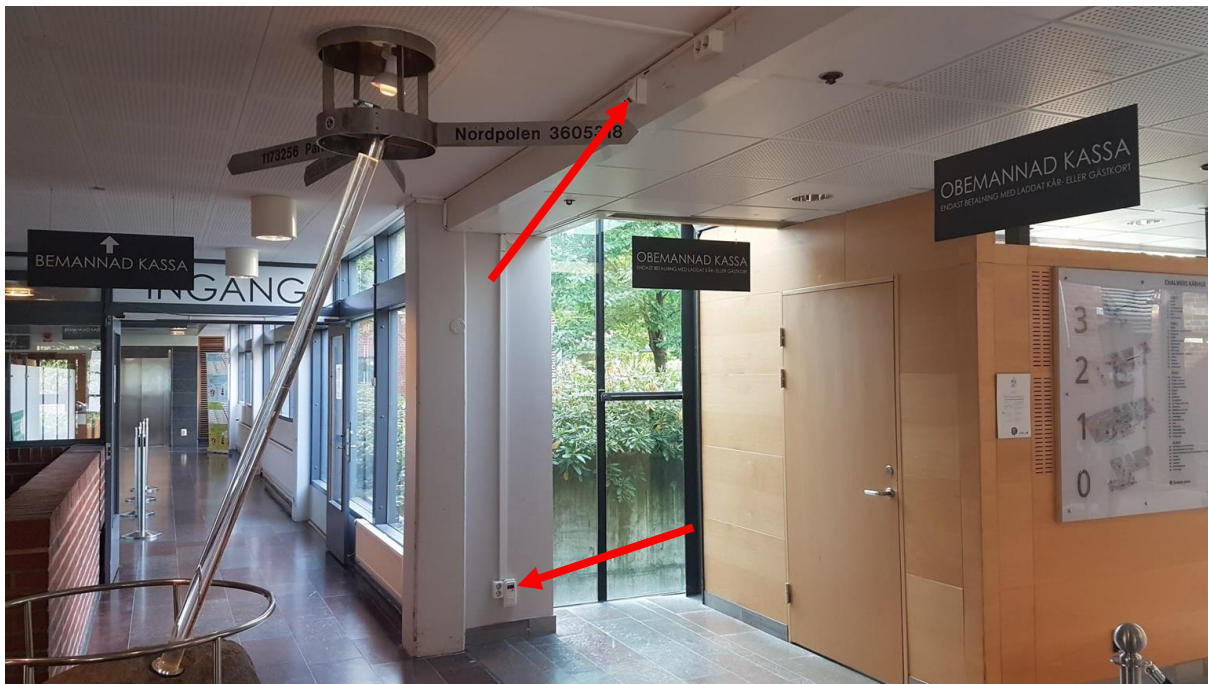

Gasquen

Kitchen

Up by the sound system there is a network port you can use to connect to register network,

Second bar

On the wall opposite the dancefloor in the main hall, you are able to set up a register at a port close to the ceiling. The available left port is the one you should use.

By the toilets

In the wardrobe

Below the counter on the far right you can find a network port.

Roof by the VIP corner

Ground level

Vörtpannan

By Vörtpannan there are two access points for register network as listed below.

Outside Alf Åkerman

Kårrestaurangen

There are three total network ports by the Student Union restaurant. Two outside the entrance, one in the ceiling and one close to the floor. Then there is one just inside the restaurant above where the reception desk usually is.

Expressen

In Expressen/JA spel there are 3 ports in the ceiling over where the lunch registrees usually ate located.

Conference area level 1

Level 2

Volvofoajen

Behind the stairs

In the bar

Group Rooms